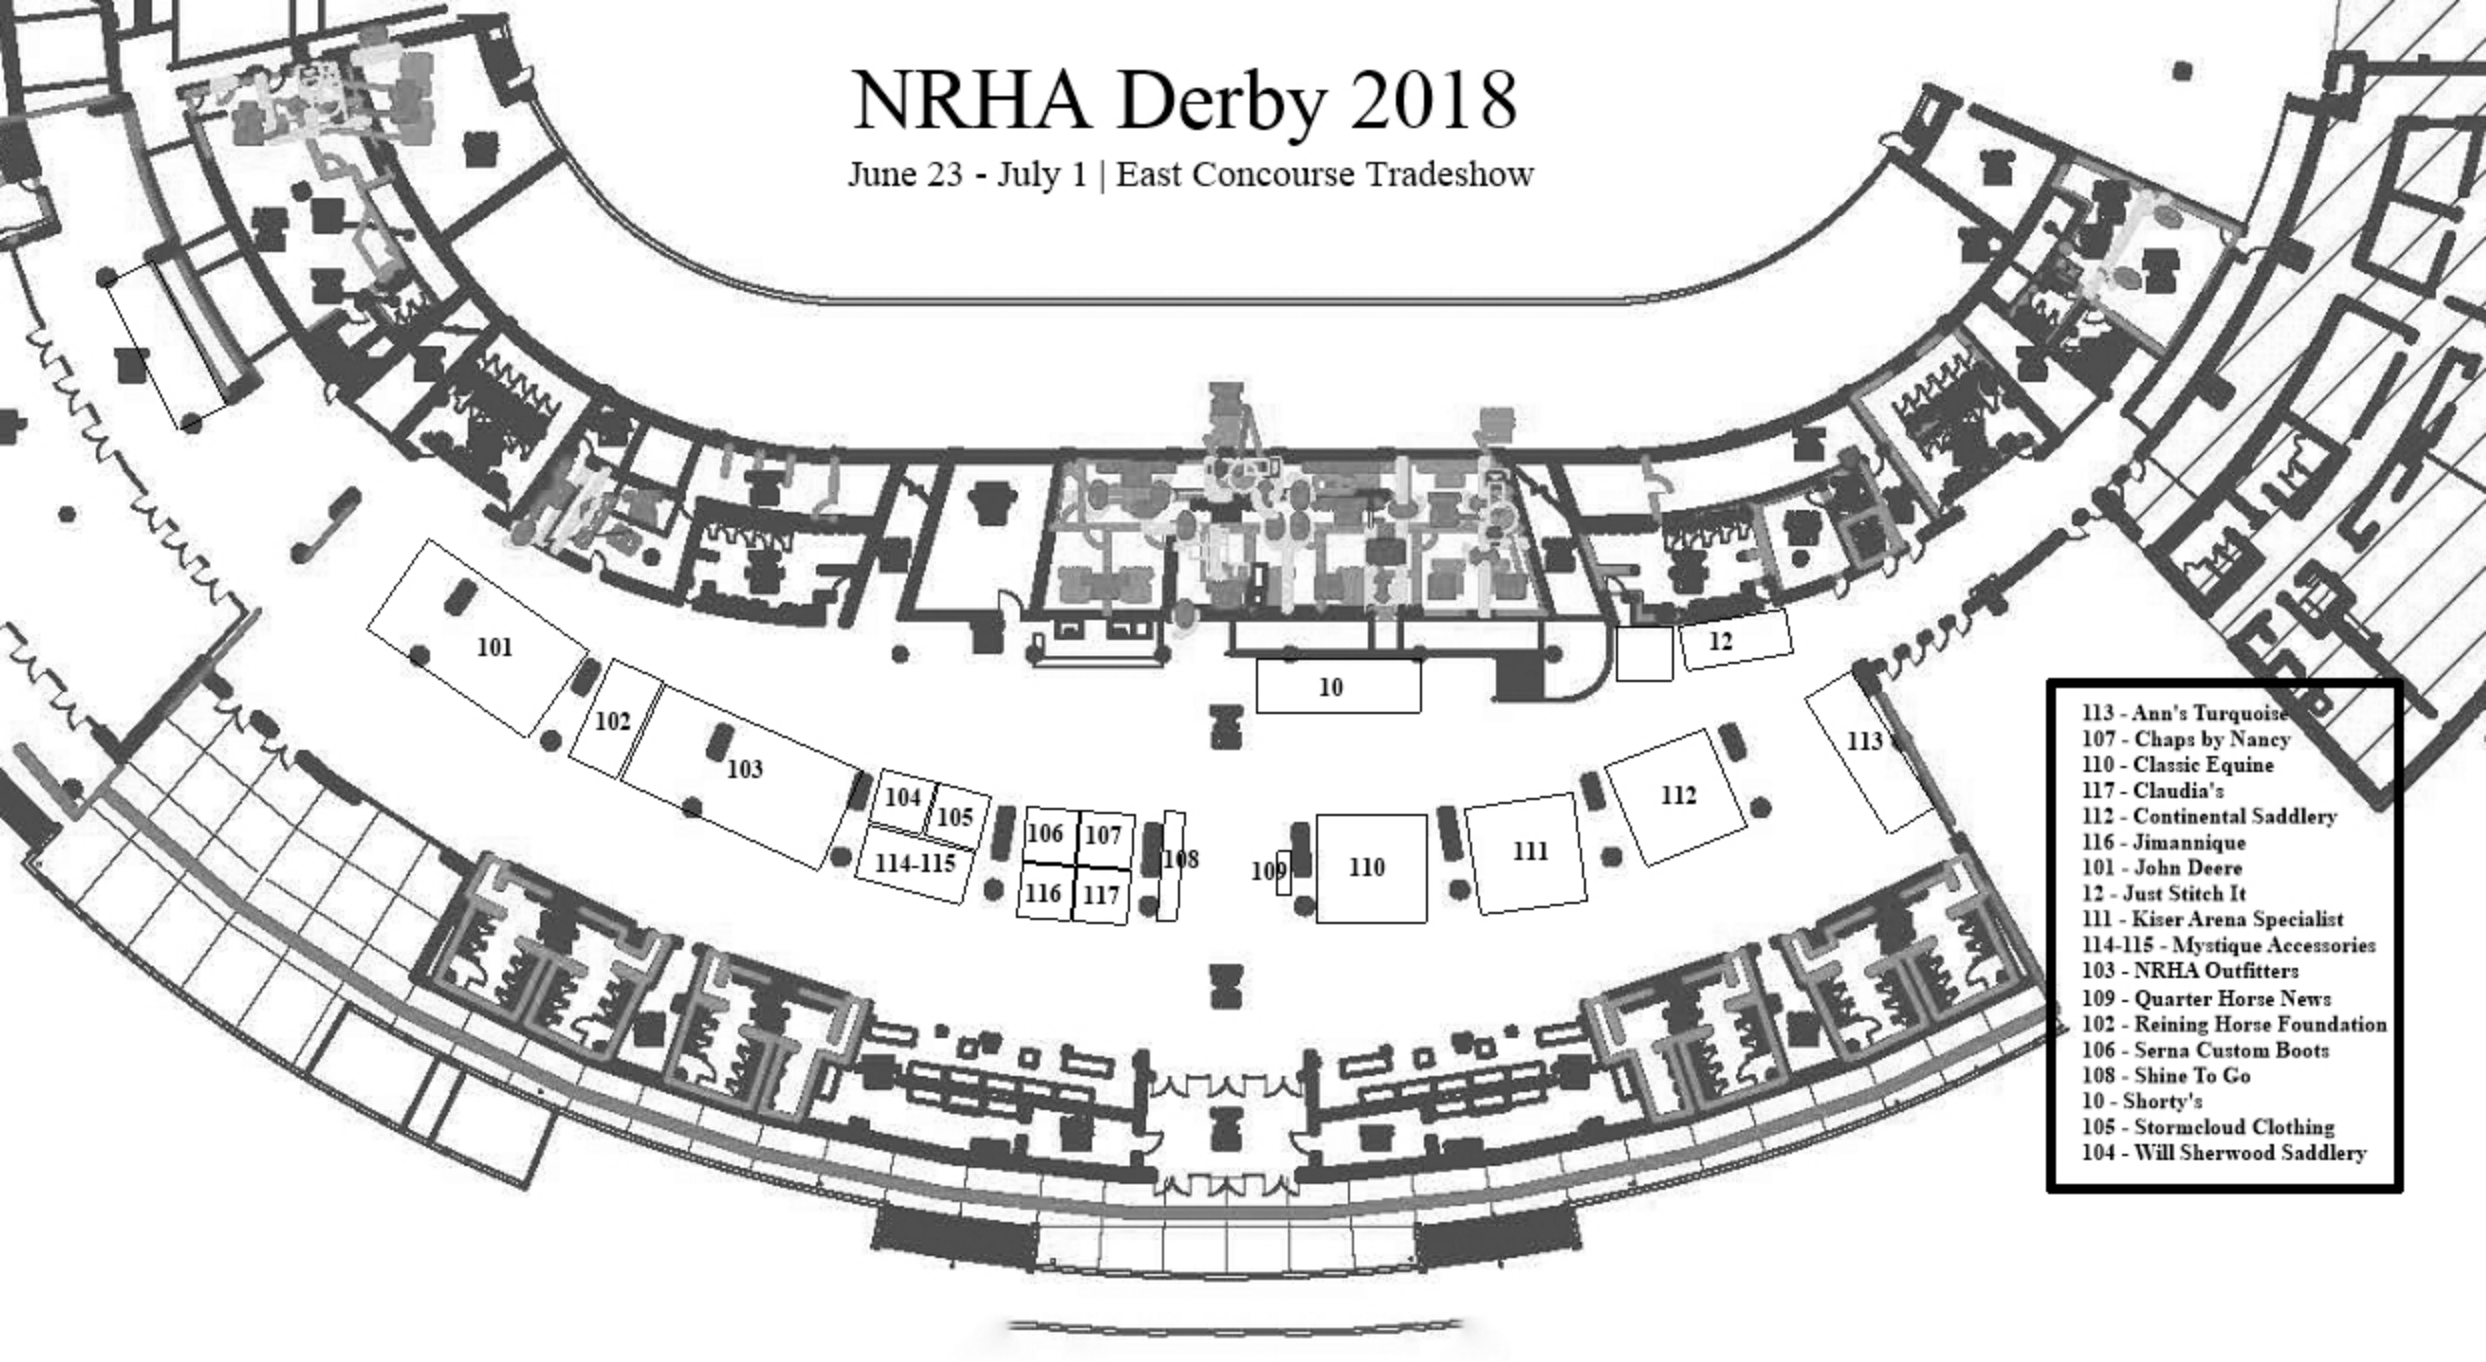

NRHA Derby 2018

June 23 - July 1 | East Concourse Tradeshow

- 113 - Ann's Turquoise
- 107 - Chaps by Nancy
- 110 - Classic Equine
- 117 - Claudia's
- 112 - Continental Saddlery
- 116 - Jimannique
- 101 - John Deere
- 12 - Just Stitch It
- 111 - Kiser Arena Specialist
- 114-115 - Mystique Accessories
- 103 - NRHA Outfitters
- 109 - Quarter Horse News
- 102 - Reining Horse Foundation
- 106 - Serna Custom Boots
- 108 - Shine To Go
- 10 - Shorty's
- 105 - Stormcloud Clothing
- 104 - Will Sherwood Saddlery